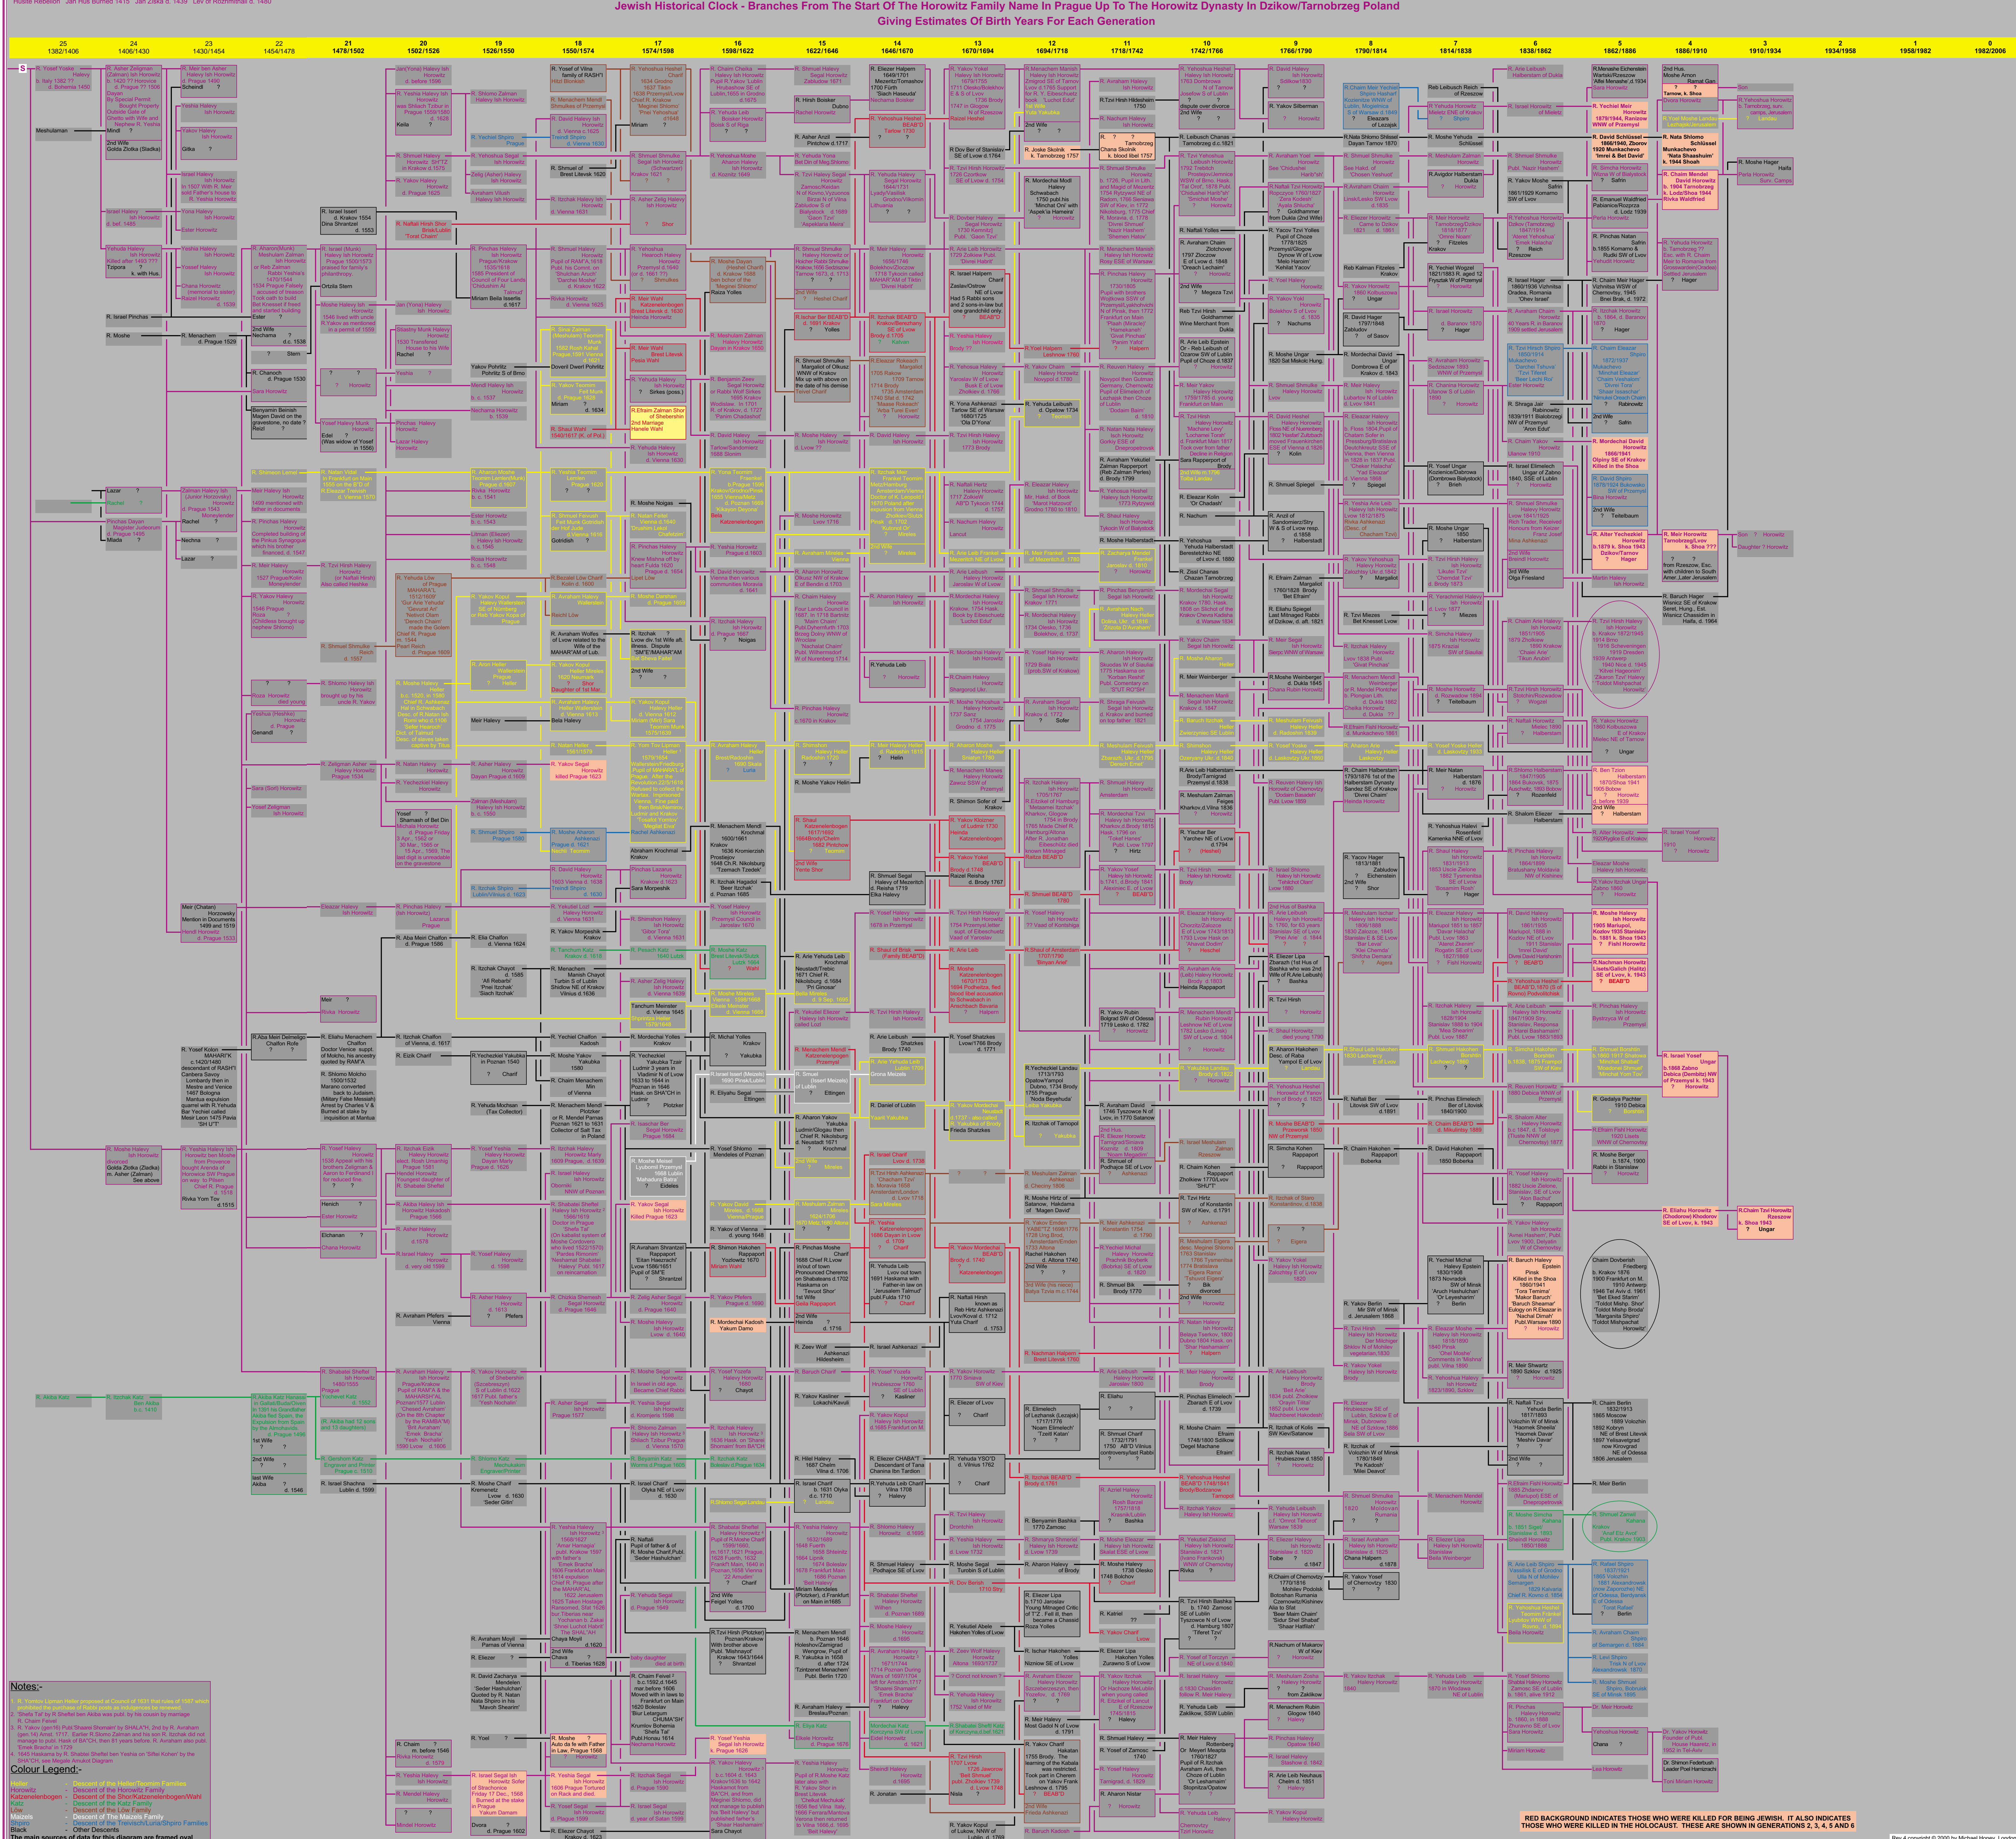

Jewish Historical Clock - Branches From The Start Of The Horowitz Family Name In Prague Up To The Horowitz Dynasty In Dzikow/Tarnobrzeg Poland Giving Estimates Of Birth Years For Each Generation

Notes:
- Descendant of the Horowitz Family
- Descendant of the Shur/Katzenellenbogen/Wahl
- Descendant of the Katz Family
- Descendant of the Low Family
- Descendant of the Travnitz/Livshitz/Strauss Families
- Other Descendants
The main sources of data for this diagram are framed oval